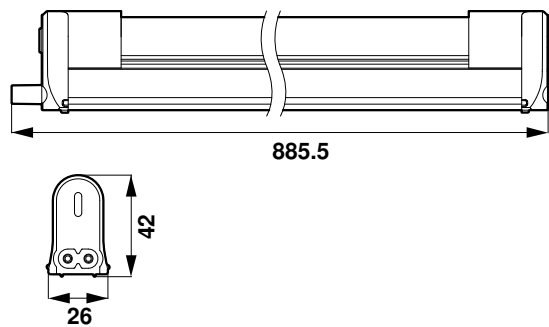

Operating and Electrical	
Input Voltage	127 V
Input Frequency	50 to 60 Hz

Approval and Application	
Ingress protection code	IP20 [ Finger-protected]

Product Data	
Full product code	910403630703
Order product name	TCH086 TL5-21W/865 HF 110V TW
EAN/UPC - Product	8710163289564
Order code	910403630703
Numerator - Quantity Per Pack	1
Numerator - Packs per outer box	24
Material Nr. (12NC)	910403630703
Net Weight (Piece)	0.250 kg

## Dimensional drawing

TCH084/TCH085/TCH086